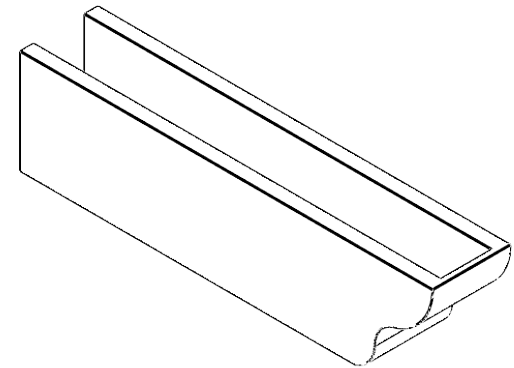

ITEM NUMBER: RFTURO06X08000X32000X008GRN00RCPR

6"W X 8"H X 32"L TIMBERTHANE ROUGH CEDAR GREENSBORO FAUX WOOD OPEN RAFTER TAIL, 8"L
END, PRIMED TAN **32"**

SIDE PROFILE

FRONT PROFILE

ISOMETRIC

GENERATED DATE : 03/02/2023

EKENA MILLWORK
2300 WEST MAIN ST.
CLARKSVILLE, TX 75426
TOLL FREE: 866-607-0453
WWW.EKENAMILLWORK.COM

NOTES

1. INSTALLATION TO BE COMPLETED IN ACCORDANCE WITH MANUFACTURER'S SPECIFICATIONS.
2. DRAWING MAY NOT BE TO SCALE
3. THIS DRAWING IS INTENDED FOR DESIGN AND PLANNING PURPOSES ONLY.
4. ALL INFORMATION CONTAINED HEREIN WAS CURRENT AT THE TIME OF DEVELOPMENT BUT MUST BE REVIEWED AND APPROVED BY THE PRODUCT MANUFACTURER TO BE CONSIDERED ACCURATE.
5. TIMBERTHANE ARCHITECTURAL PRODUCTS ARE MADE FROM HIGH DENSITY URETHANE AND COME FACTORY PRIMED